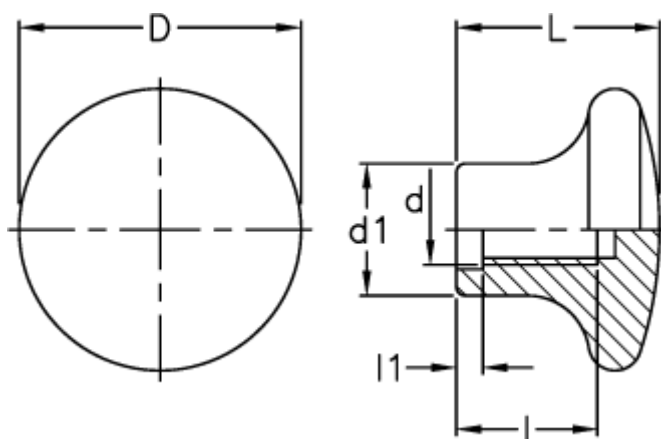

Article number: 2304020212

Description: E+G Handle
I.150/30-M8

Measures

d = M8

D = 32

d1 = 15

l = 16

L = 23

l1 = 3